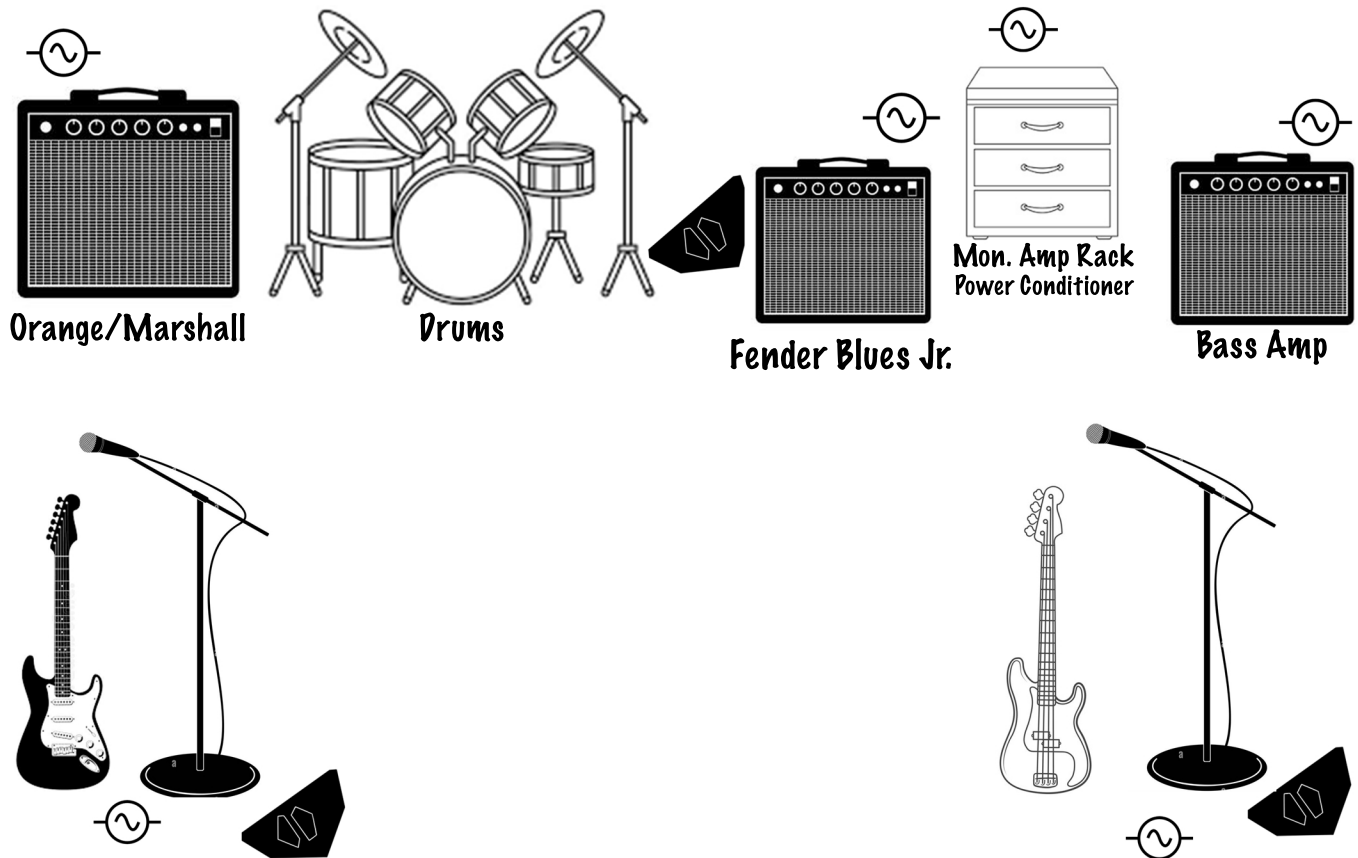

Spirit of Division

Stage Plot

INPUT LIST

1. (Center) Lead Vocals
2. (Stage L) Backup Vocals
3. Bass Guitar
4. Fender Blues Jr Amp
5. Orange/Marshall Amp
6. Kick
7. Snare
8. Tom 1
9. Tom 2
10. Floor Tom
11. Overhead 1 (H.Hat/Crash 1)
12. Overhead 2 (Crash 2/Ride)
13. MP3 Track